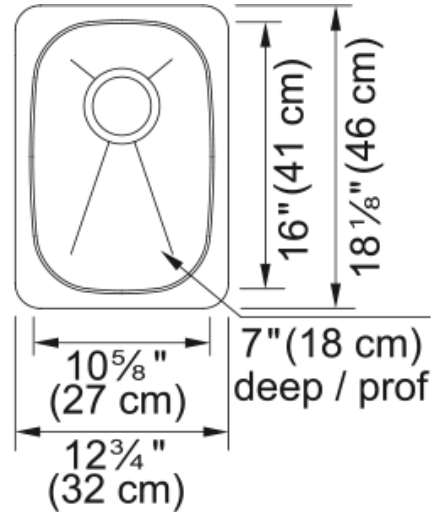

## Technical Data

### Product Dimensions

Exterior size: right to left	12.598
Exterior size: front to back	18.11
Large bowl size: right to left	10.63
Large bowl size: front to back	16.142
Large bowl: depth	7.087

### Installation

Minimum cabinet size	18"
----------------------	-----

### Product specifications

Installation type	Undermount
Drain hole	3 1/2"
Position of drainer	No drainer